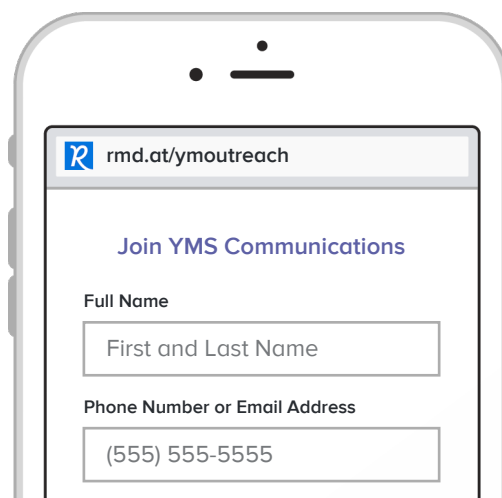

Sign up for important updates from D. Smith.

Get information for Yulee Middle School right on your phone—not on handouts.

Pick a way to receive messages for YMS Communications:

A If you have a smartphone, get push notifications.

On your iPhone or Android phone, open your web browser and go to the following link:

rmd.at/ymoutreach

Follow the instructions to sign up for Remind. You'll be prompted to download the mobile app.

B If you don't have a smartphone, get text notifications.